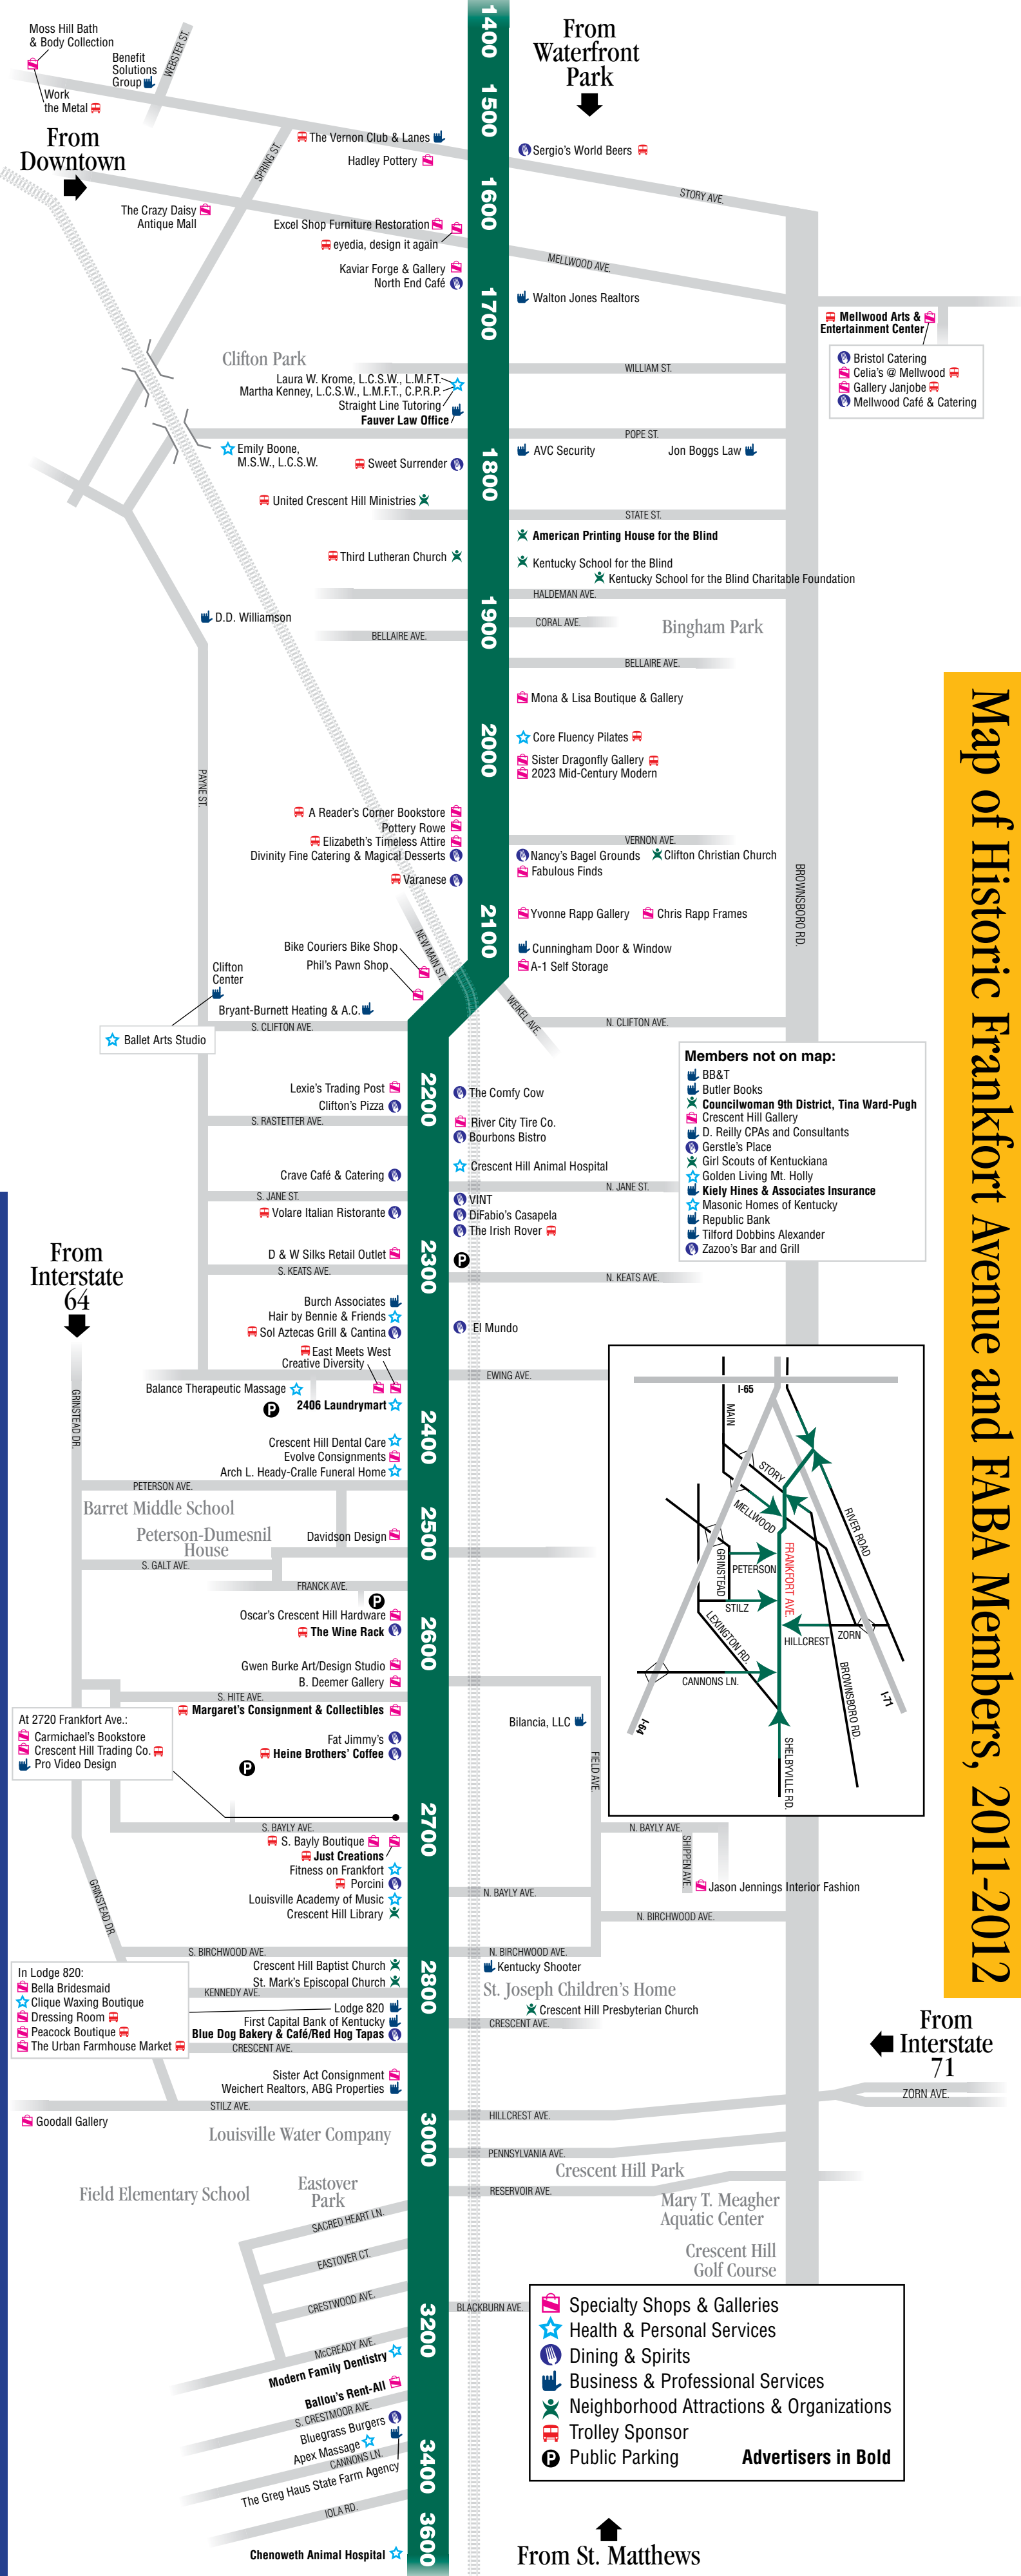

Map of Historic Frankfort Avenue and FABFA Members, 2011-2012

Moss Hill Bath & Body Collection
Benefit Solutions Group
Work the Metal

From Waterfront Park

From Downtown

From Interstate 64

From Interstate 71

From St. Matthews